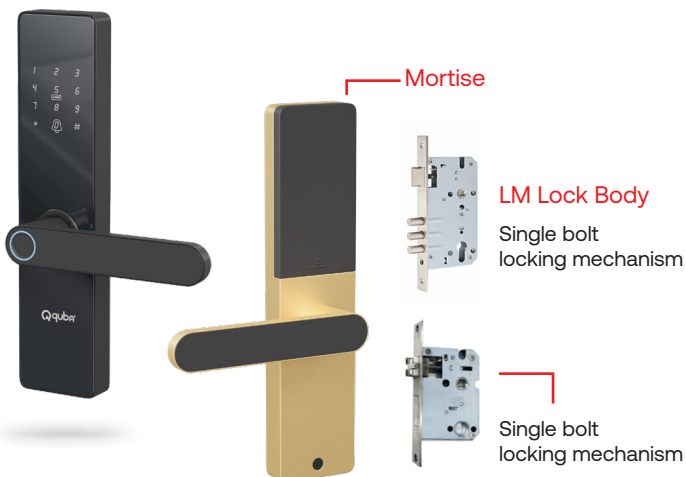

- Fingerprint Scanner
- RFID Card Access
- Multiple Passwords
- Mechanical Keys
- Mobile App (Wi-Fi)

Finish ● Quad Black ● Quad Champagne Gold
MRP ₹ 23,999/- ₹ 24,999/-

Spectra 5 Way Access Mortise Lever Handle Digital Lock

⊕ 35-120mm Door Thickness

NEW

Highlights

- Fingerprint Scanner
- RFID Card Access
- Multiple Passwords
- Mechanical Keys
- Mobile App (Wi-Fi)

Finish ● Spectra Black ● Spectra Gold
MRP ₹ 20,999/- ₹ 21,999/-

Qlick 5 Way Access Mortise Lever Handle Digital Lock

⊕ 30-65mm Door Thickness

NEW

Highlights

- Fingerprint Scanner
- RFID Card Access
- Multiple Passwords
- Mechanical Keys
- Mobile App (Wi-Fi)

Finish ● Qlick Black ● Qlick Gold ● Qlick LM Black ● Qlick LM Gold
MRP ₹ 13,999/- ₹ 14,999/- ₹ 14,999/- ₹ 15,999/-

Products

Qlick Lite 4 Way Access Mortise Lever Handle Digital Lock

⊕ 30-65mm Door Thickness

NEW

Highlights

- Fingerprint Scanner
- RFID Card Access
- Multiple Passwords
- Mechanical Keys

Finish ● Qlick Black ● Qlick Gold
MRP ₹ 10,499/- ₹ 11,499/-