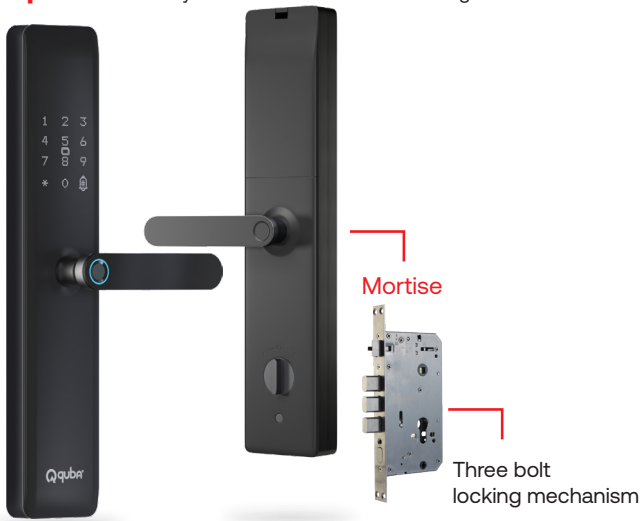

Finish ● Aspire Black

MRP ₹ 45,399/-

Quad Pro 6 Way Access Mortise Lever Handle Digital Lock

⊕ 35-120mm Door Thickness

Highlights

- Intigrated Camera
- Fingerprint Scanner
- Multiple Passwords
- Video Door Phone Operation (To be purchased separately)
- Mobile App (Wi-Fi)
- RFID Card Access
- Mechanical Keys

Finish ● Quad Pro Black ● Quad Pro Gold

MRP ₹ 27,999/- ₹ 28,999/-

*VDP Module 002

MRP ₹ 4,999/-

Products

Quad 5 Way Access Mortise Lever Handle Digital Lock

⊕ 35-120mm Door Thickness

Highlights

- Fingerprint Scanner
- RFID Card Access
- Multiple Passwords
- Mechanical Keys
- Mobile App (Wi-Fi)

Finish ● Quad Black ● Quad Champagne Gold
MRP ₹ 23,999/- ₹ 24,999/-

Spectra 5 Way Access Mortise Lever Handle Digital Lock

⊕ 35-120mm Door Thickness

NEW

Highlights

- Fingerprint Scanner
- RFID Card Access
- Multiple Passwords
- Mechanical Keys
- Mobile App (Wi-Fi)

Finish ● Spectra Black ● Spectra Gold
MRP ₹ 20,999/- ₹ 21,999/-