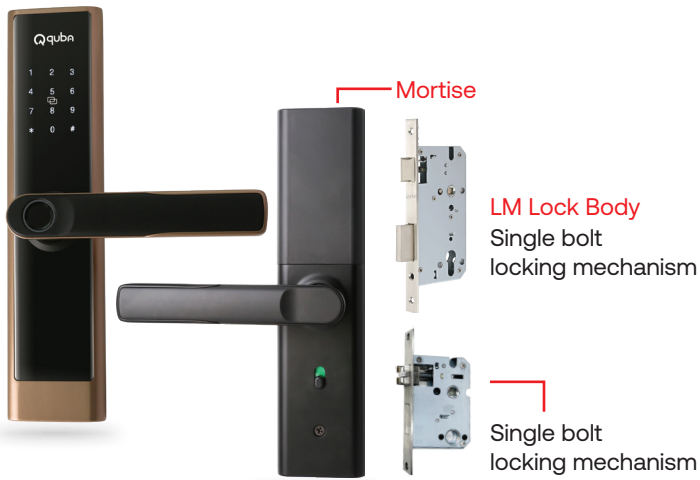

Qlick 5 Way Access Mortise Lever Handle Digital Lock

⊕ 30-65mm Door Thickness

NEW

Highlights

- Fingerprint Scanner
- RFID Card Access
- Multiple Passwords
- Mechanical Keys
- Mobile App (Wi-Fi)

Finish ● Qlick Black ● Qlick Gold ● Qlick LM Black ● Qlick LM Gold
MRP ₹ 13,999/- ₹ 14,999/- ₹ 14,999/- ₹ 15,999/-

Products

Qlick Lite 4 Way Access Mortise Lever Handle Digital Lock

⊕ 30-65mm Door Thickness

NEW

Highlights

- Fingerprint Scanner
- RFID Card Access
- Multiple Passwords
- Mechanical Keys

Finish ● Qlick Black ● Qlick Gold
MRP ₹ 10,499/- ₹ 11,499/-

Graft 5 Way Access Mortise Lever Handle Digital Lock

⊕ 30-65mm Door Thickness

Highlights

- Fingerprint Scanner
- RFID Card Access
- Multiple Passwords
- Mechanical Keys
- Mobile App (Wi-Fi)

Finish ● Graft Black ● Graft Gold ● Graft LM Black ● Graft LM Gold
MRP ₹ 17,499/- ₹ 18,699/- ₹ 18,699/- ₹ 19,799/-

Quatro 5 Way Access Digital Tubular Lock

⊕ 30-65mm Door Thickness

Highlights

- Fingerprint Scanner
- RFID Card Access
- Multiple Passwords
- Mechanical Keys
- Mobile App (Bluetooth)

Finish ● Quatro Black ● Quatro Gold
MRP ₹ 18,999/- ₹ 20,199/-