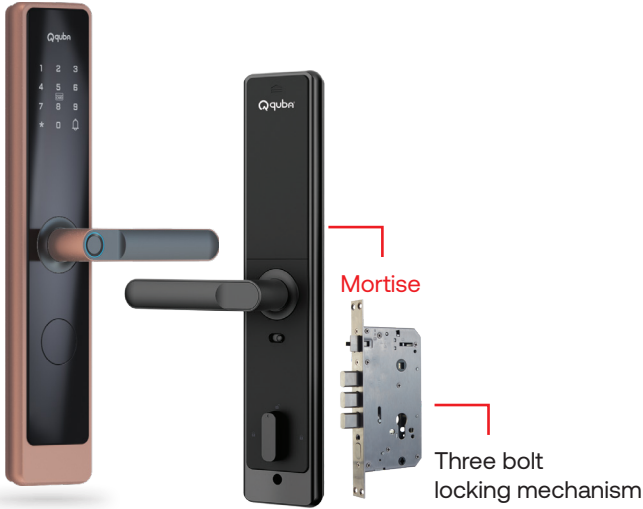

Finish ● Aspire Black

MRP ₹ 45,399/-

Quad Pro 6 Way Access Mortise Lever Handle Digital Lock

⊕ 35-120mm Door Thickness

Highlights

- Intigrated Camera
- Fingerprint Scanner
- Multiple Passwords
- Video Door Phone Operation (To be purchased separately)
- Mobile App (Wi-Fi)
- RFID Card Access
- Mechanical Keys

Finish ● Quad Pro Black ● Quad Pro Gold

MRP ₹ 27,999/- ₹ 28,999/-

*VDP Module 002

MRP ₹ 4,999/-

Products

Quad 5 Way Access Mortise Lever Handle Digital Lock

⊕ 35-120mm Door Thickness

Highlights

- Fingerprint Scanner
- RFID Card Access
- Multiple Passwords
- Mechanical Keys
- Mobile App (Wi-Fi)

Finish ● Quad Black ● Quad Champagne Gold
MRP ₹ 23,999/- ₹ 24,999/-

Spectra 5 Way Access Mortise Lever Handle Digital Lock

⊕ 35-120mm Door Thickness

NEW

Highlights

- Fingerprint Scanner
- RFID Card Access
- Multiple Passwords
- Mechanical Keys
- Mobile App (Wi-Fi)

Finish ● Spectra Black ● Spectra Gold
MRP ₹ 20,999/- ₹ 21,999/-