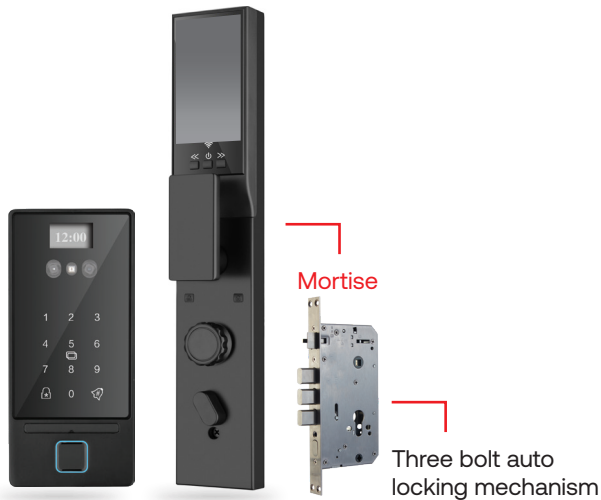

⊕ 35-120mm Door Thickness

NEW

Highlights

- 3D Face Recognition
- Fingerprint Scanner
- Multiple Passwords
- Mobile App (Wi-Fi)
- Inbuilt Screen
- Palm Recognition
- RFID Card Access
- Video Door Phone Operation
- Mechanical Keys
- Live Video Surveillance

Finish ● Aries Black ● Aries Rose Gold

MRP ₹ 43,199/- ₹ 44,199/-

Products

Quantum 7 Way Access Face Recognition Digital Lock

⊕ 35-120mm Door Thickness

Highlights

- 3D Face Recognition
- Fingerprint Scanner
- Multiple Passwords
- Mobile App (Wi-Fi)
- RFID Card Access
- Video Door Phone Operation
- Mechanical Keys
- Inbuilt Screen

Finish ● Quantum Black ● Quantum Rose Gold

MRP ₹ 61,799/- ₹ 63,999/-

Aspire 7 Way Access Face Recognition Digital Lock Flushed Design

⊕ 45-120mm Door Thickness

Highlights

- 3D Face Recognition
- Fingerprint Scanner
- Multiple Passwords
- Mobile App (Wi-Fi)
- RFID Card Access
- Video Door Phone Operation
- Mechanical Keys
- Inbuilt Screen

Finish ● Aspire Black

MRP ₹ 45,399/-

Quad Pro 6 Way Access Mortise Lever Handle Digital Lock

⊕ 35-120mm Door Thickness

Highlights

- Intigrated Camera
- Fingerprint Scanner
- Multiple Passwords
- Video Door Phone Operation (To be purchased separately)
- Mobile App (Wi-Fi)
- RFID Card Access
- Mechanical Keys