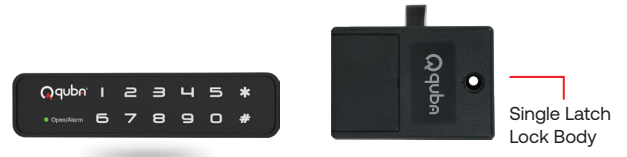

QS-002-P

Sleek Touchpad Lock with Password

⊕ 16-25mm Door Thickness

Highlights

- Multiple Passwords
- Emergency Key
- C-Type Jump Start

Finish ● Jet Black Matt MRP ₹ 2,999/-