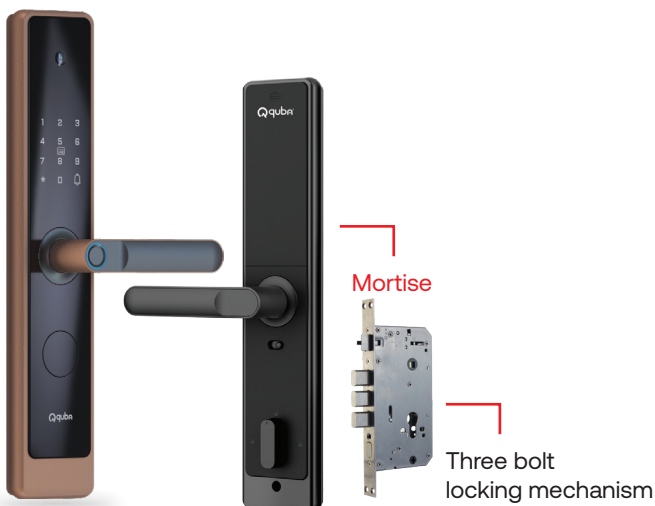

⊕ 35-120mm Door Thickness

NEW

Highlights

- 3D Face Recognition
- Fingerprint Scanner
- Multiple Passwords
- Mobile App (Wi-Fi)
- Inbuilt Screen
- Palm Recognition
- RFID Card Access
- Video Door Phone Operation
- Mechanical Keys
- Live Video Surveillance

Finish ● Aries Black ● Aries Rose Gold

MRP ₹ 43,199/- ₹ 44,199/-

Products

Quantum 7 Way Access Face Recognition Digital Lock

⊕ 35-120mm Door Thickness

Highlights

- 3D Face Recognition
- Fingerprint Scanner
- Multiple Passwords
- Mobile App (Wi-Fi)
- RFID Card Access
- Video Door Phone Operation
- Mechanical Keys
- Inbuilt Screen

Finish ● Quantum Black ● Quantum Rose Gold

MRP ₹ 61,799/- ₹ 63,999/-

Aspire 7 Way Access Face Recognition Digital Lock Flushed Design

⊕ 45-120mm Door Thickness

Highlights

- 3D Face Recognition
- Fingerprint Scanner
- Multiple Passwords
- Mobile App (Wi-Fi)
- RFID Card Access
- Video Door Phone Operation
- Mechanical Keys
- Inbuilt Screen

Finish ● Aspire Black

MRP ₹ 45,399/-

Quad Pro 6 Way Access Mortise Lever Handle Digital Lock

⊕ 35-120mm Door Thickness

Highlights

- Intigrated Camera
- Fingerprint Scanner
- Multiple Passwords
- Video Door Phone Operation (To be purchased separately)
- Mobile App (Wi-Fi)
- RFID Card Access
- Mechanical Keys