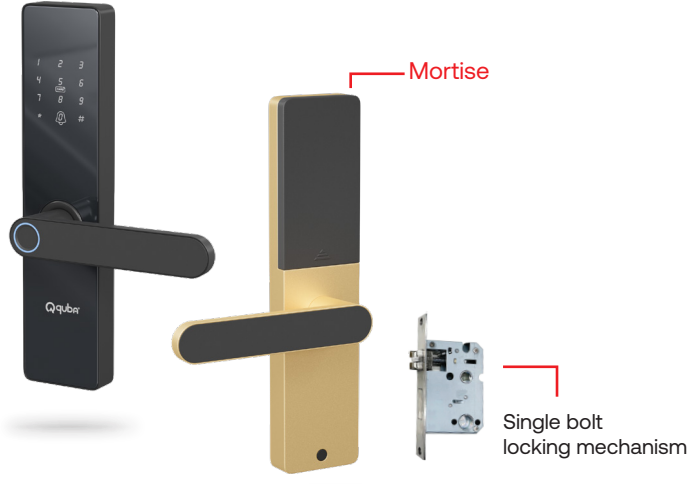

⊕ 35-120mm Door Thickness

NEW

Highlights

- Fingerprint Scanner
- RFID Card Access
- Multiple Passwords
- Mechanical Keys
- Mobile App (Wi-Fi)

Finish ● Spectra Black ● Spectra Gold
MRP ₹ 20,999/- ₹ 21,999/-

Qlick 5 Way Access Mortise Lever Handle Digital Lock

⊕ 30-65mm Door Thickness

NEW

Highlights

- Fingerprint Scanner
- RFID Card Access
- Multiple Passwords
- Mechanical Keys
- Mobile App (Wi-Fi)

Finish ● Qlick Black ● Qlick Gold ● Qlick LM Black ● Qlick LM Gold
MRP ₹ 13,999/- ₹ 14,999/- ₹ 14,999/- ₹ 15,999/-

Products

Qlick Lite 4 Way Access Mortise Lever Handle Digital Lock

⊕ 30-65mm Door Thickness

NEW

Highlights

- Fingerprint Scanner
- RFID Card Access
- Multiple Passwords
- Mechanical Keys

Finish ● Qlick Black ● Qlick Gold
MRP ₹ 10,499/- ₹ 11,499/-

Graft 5 Way Access Mortise Lever Handle Digital Lock

⊕ 30-65mm Door Thickness

Highlights

- Fingerprint Scanner
- RFID Card Access
- Multiple Passwords
- Mechanical Keys
- Mobile App (Wi-Fi)

Finish ● Graft Black ● Graft Gold ● Graft LM Black ● Graft LM Gold
MRP ₹ 17,499/- ₹ 18,699/- ₹ 18,699/- ₹ 19,799/-