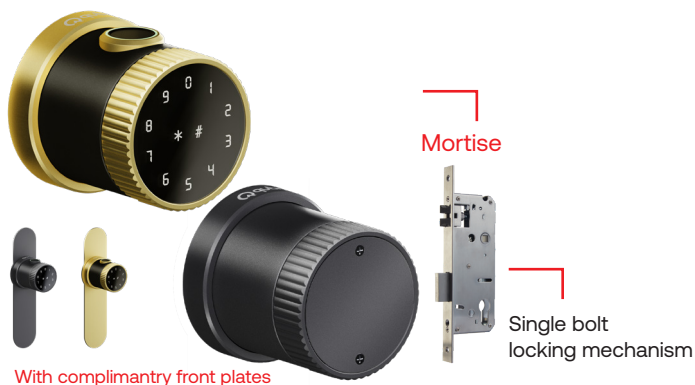

Products

Qlick Lite 4 Way Access Mortise Lever Handle Digital Lock

⊕ 30-65mm Door Thickness

NEW

Highlights

- Fingerprint Scanner
- RFID Card Access
- Multiple Passwords
- Mechanical Keys

Finish ● Qlick Black ● Qlick Gold
MRP ₹ 10,499/- ₹ 11,499/-

Graft 5 Way Access Mortise Lever Handle Digital Lock

⊕ 30-65mm Door Thickness

Highlights

- Fingerprint Scanner
- RFID Card Access
- Multiple Passwords
- Mechanical Keys
- Mobile App (Wi-Fi)

Finish ● Graft Black ● Graft Gold ● Graft LM Black ● Graft LM Gold
MRP ₹ 17,499/- ₹ 18,699/- ₹ 18,699/- ₹ 19,799/-

Quatro 5 Way Access Digital Tubular Lock

⊕ 30-65mm Door Thickness

Highlights

- Fingerprint Scanner
- RFID Card Access
- Multiple Passwords
- Mechanical Keys
- Mobile App (Bluetooth)

Finish ● Quatro Black ● Quatro Gold
MRP ₹ 18,999/- ₹ 20,199/-

Products

Qrious Pro 5-Way Access Mortise Lever Handle Digital Lock

⊕ 30-65mm Door Thickness

NEW

Highlights

-  Fingerprint Scanner
-  Multiple Passwords
-  Mobile App (Wi-Fi)
-  RFID Card Access
-  Mechanical Keys