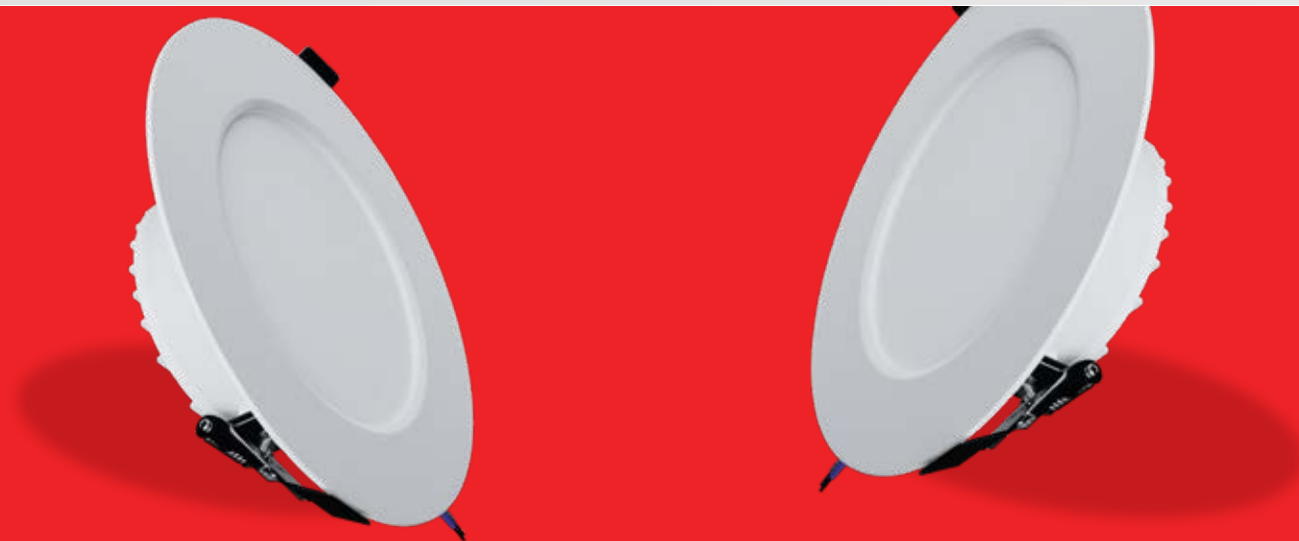

Dimensions (mm)
110

Cutouts (mm)
63

Heights (mm)
15

Light Colours :

WW  NW  CW 

Red  Green  Blue 

Pink 

Shapes : Round