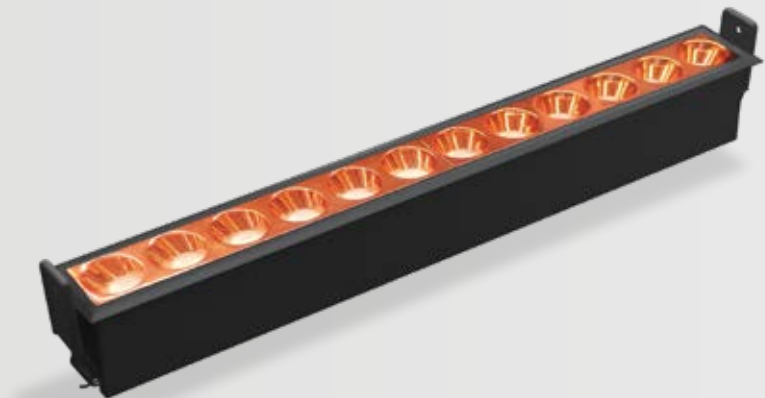

Light Colours :

3CCT Switch : WW NW CW

Shapes : Linear

Reflector : Black & Rose Gold

Wattages
5W | 10W | 20W

Dimensions (mm)
68 X 30 X 35
125 X 30 X 35
240 X 30 X 35

Cutouts (inches)
64 X 26
120 X 26
235 X 26

Beam Angle
24 Degree

CRI
> 90

PF
0.9 PF

Lumens/Watt
110 Lm/w

Surge Protection
2.5 kV

IP Rating
IP20

Led Chip
Bridgelux

DELTA

Linear Spot Light

Construction Material : Aluminium Die Cast
Body Colour : White & Black