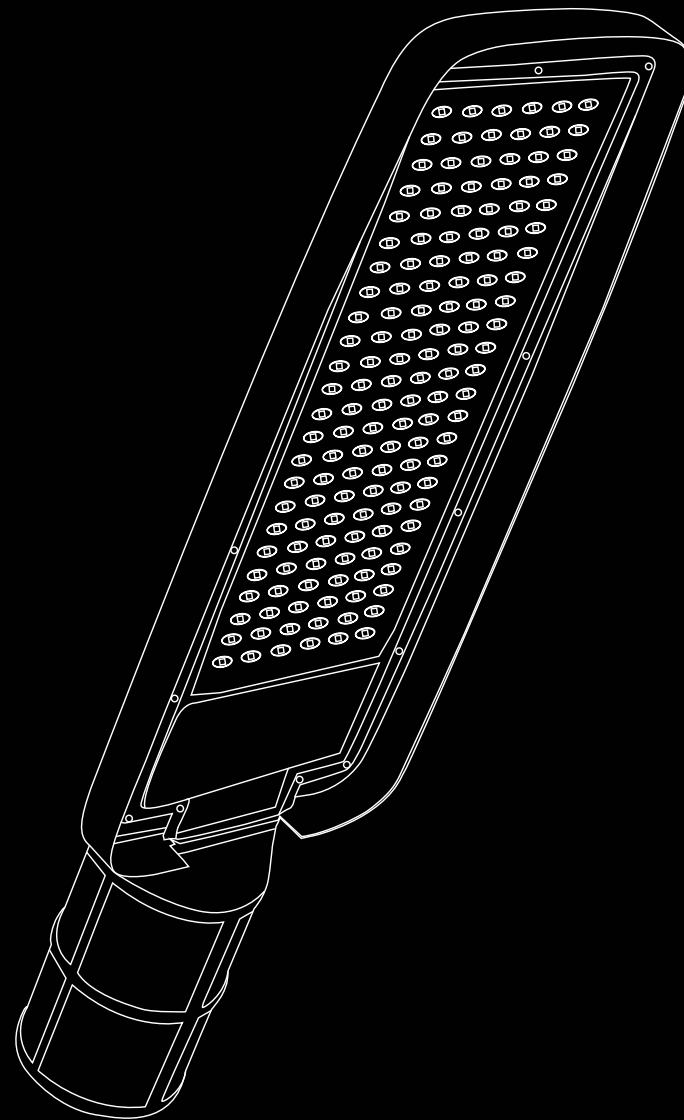

16.

OUTDOOR LIGHT