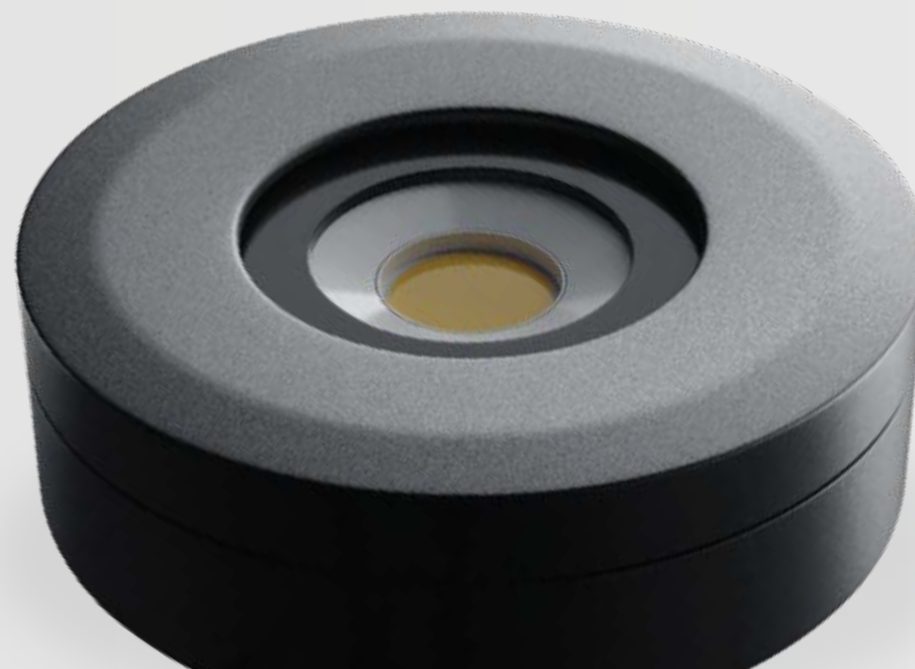

Lumens/Watt
110 Lm/w

Surge Protection
2.5 kV

IP Rating
IP20

Led Chip
Bridgelux

PLATINA+

COB Surface

Construction Material : Aluminium Die Cast
Body Colour : Black

Light Colours :