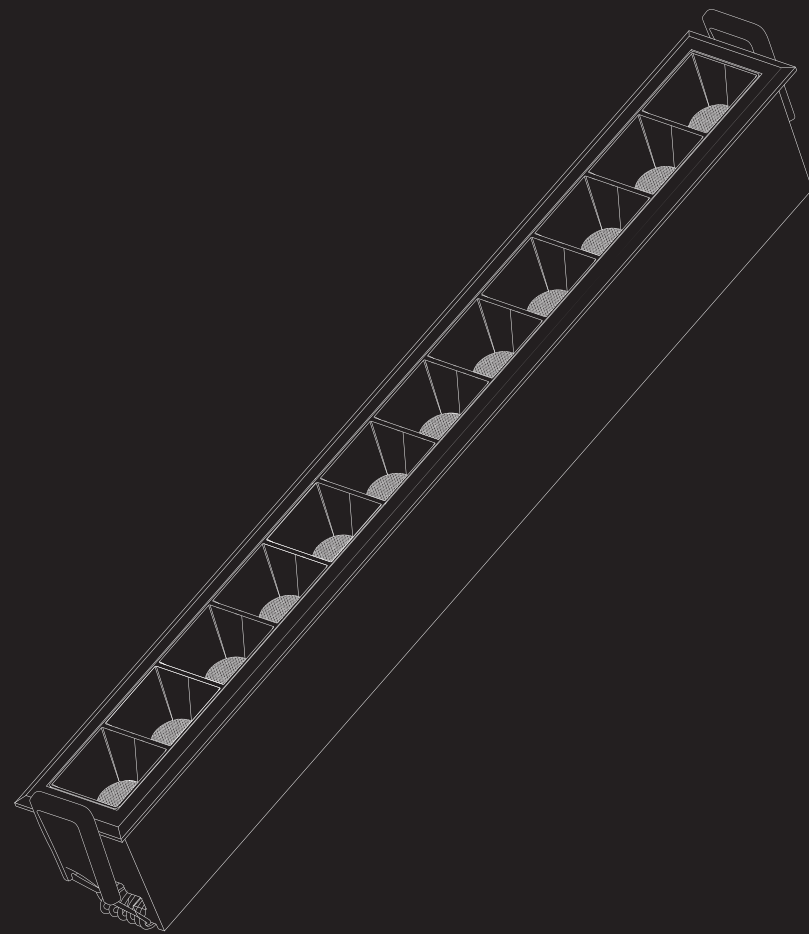

06.

LINEAR SPOT

CELINA

Linear Spot Light

Construction Material : Aluminium Die Cast
Body Colour : Matt Black & Matt White

Light Colours :

4CCT Switch : WW  NW  CW  & 3 in 1

2.4G (Dimmable & Tuneable)