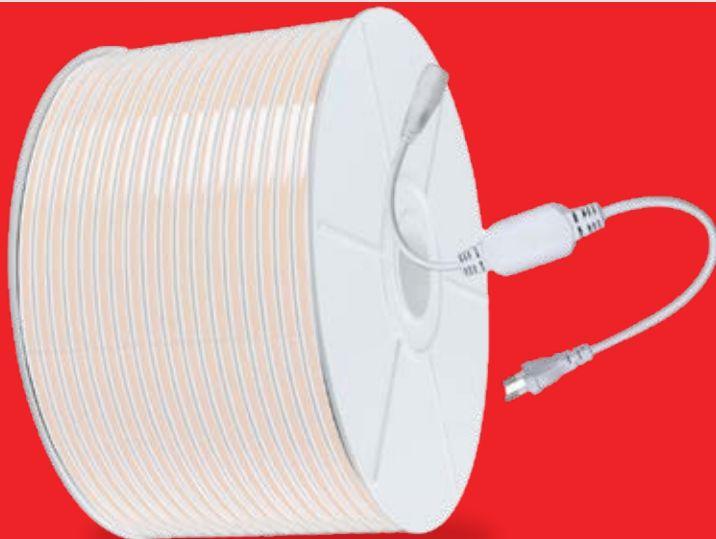

Construction Material : Silicon

Wattages
12W/MTR

Size (mtr)
100 MTR

Light Colours :

WW  NW  CW 

LED/MTR
288/M

CRI
> 90

PF
0.9 PF