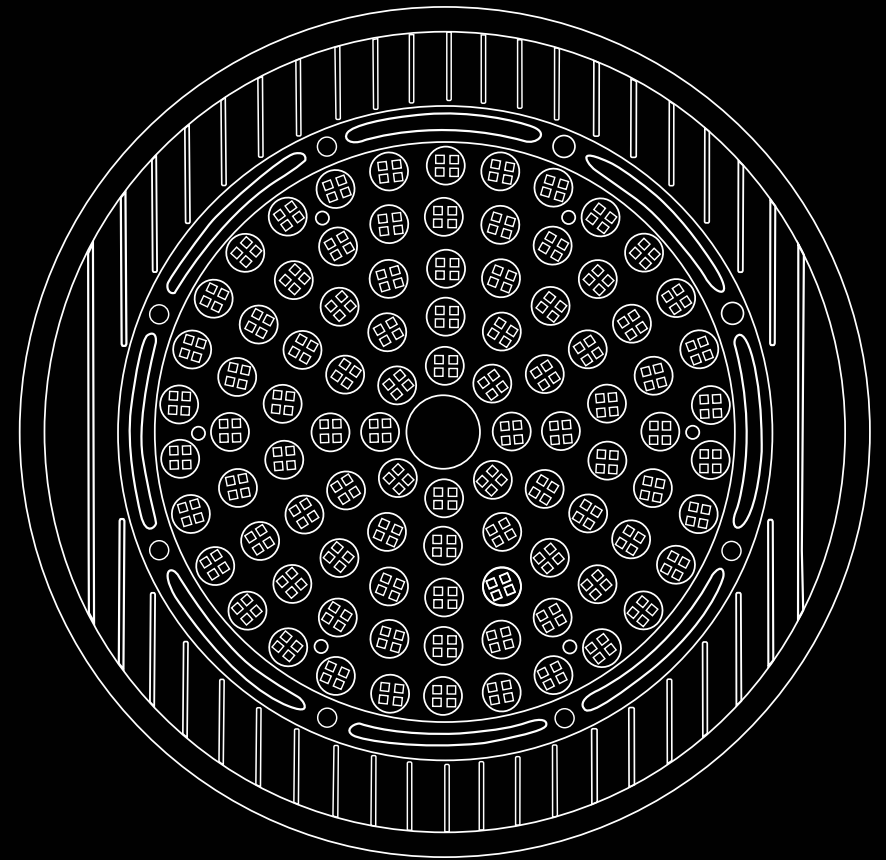

22

HI-BAY LIGHT