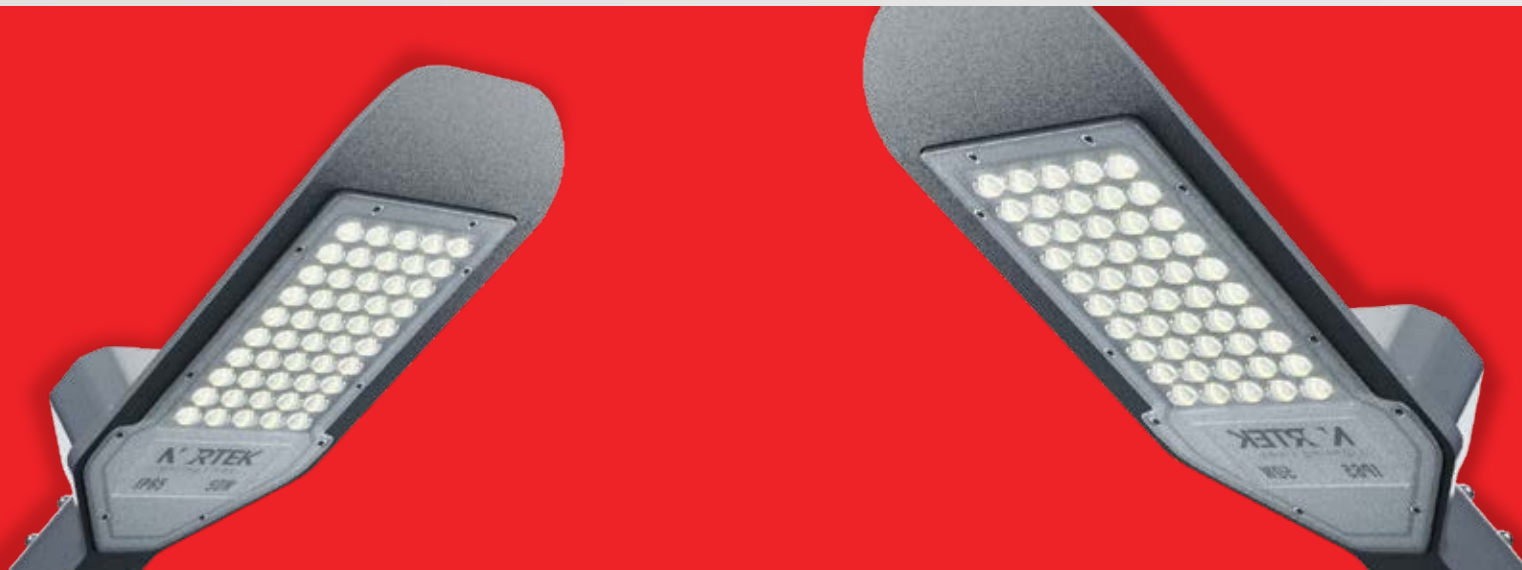

PF
0.9 PF

CRI
> 90

Surge Protection
4 kV, 6 kV

Lumens/Watt
110 Lm/w

IP Rating
IP66