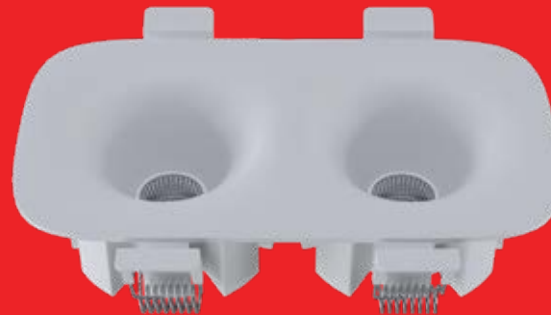

Light Colours :

4CCT Switch : WW NW CW & 3 in 1

2.4G (Dimmable & Tuneable)

Shapes : Rounded Rectangle