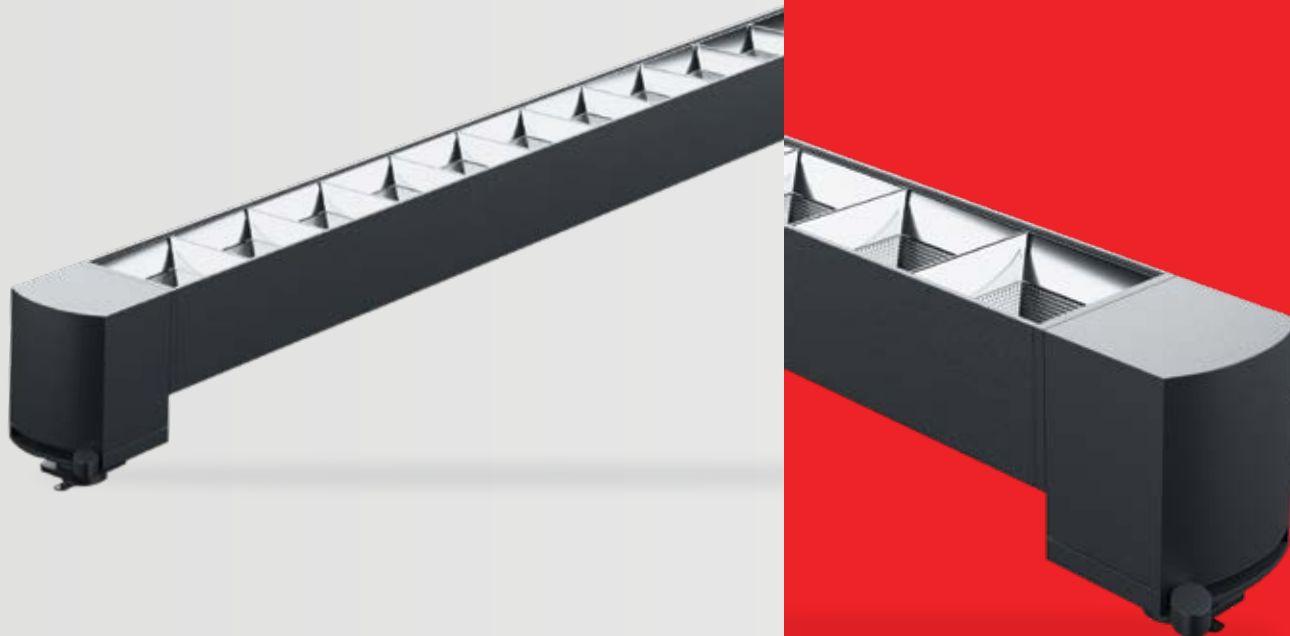

CRI
>90

PF
0.9 PF

Lumens/Watt
110 Lm/w

Surge Protection
2.5 kV

IP Rating
IP20

Led Chip
Bridgelux

Tiltable
Yes

BELLA+