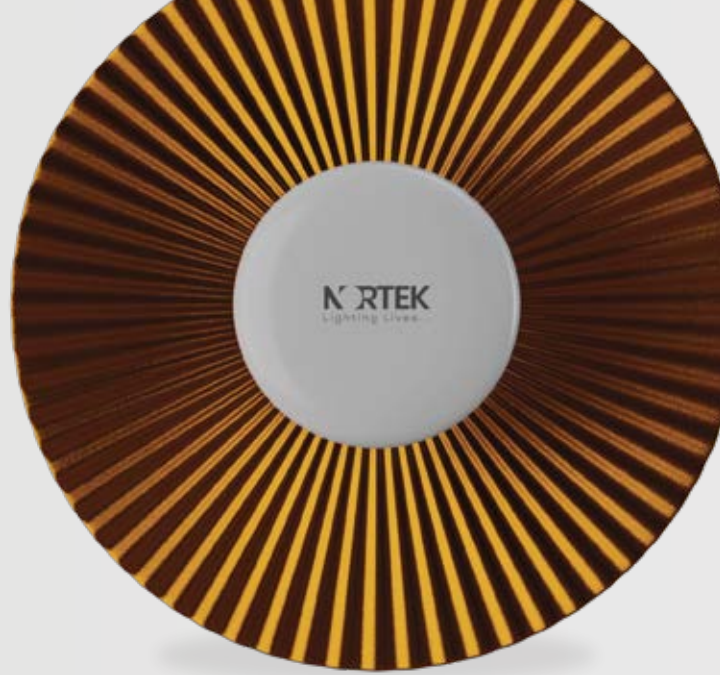

DONINA

Wall Light

Construction Material : Ceramic
Body Colour : Golden

Wattages
12W

Dimensions (mm)
155

Heights (mm)
20

Cutouts (mm)
82

Light Colours :

WW