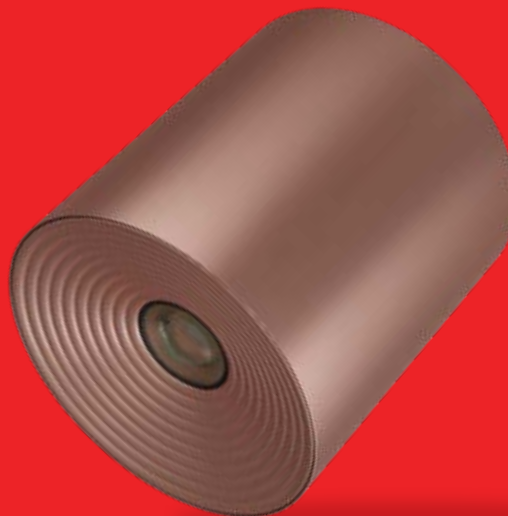

Beam Angle
40 Degree

CRI
> 90

PF
0.9 PF

Lumens/Watt
110 Lm/w

Surge Protection
2.5 kV

IP Rating
IP20

Led Chip
Bridgelux