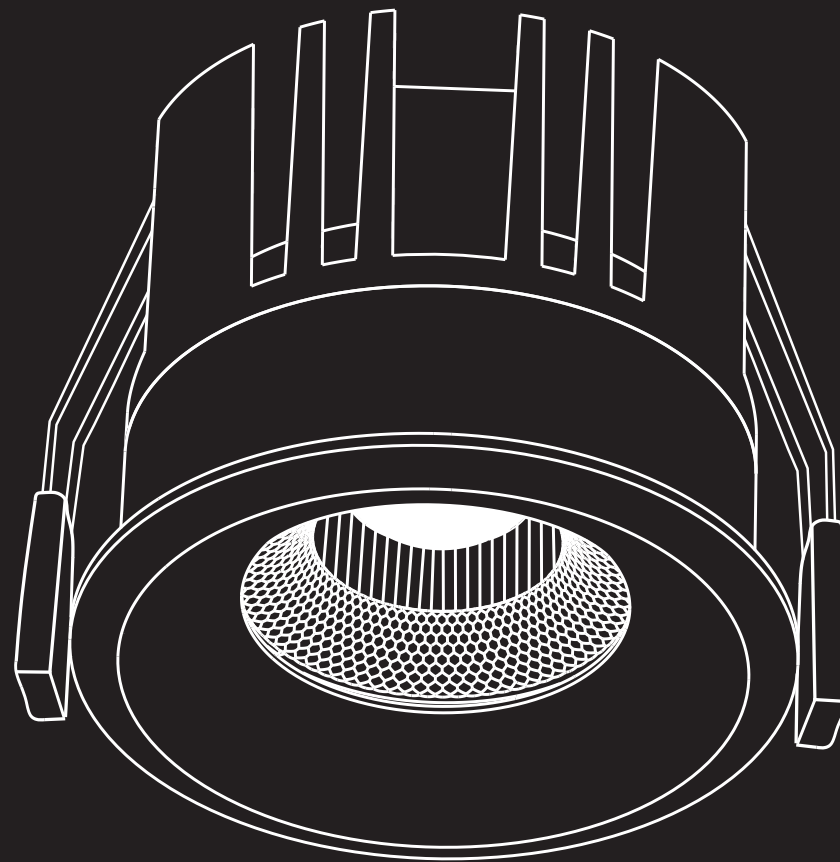

LED FOOT
LIGHT

167

GARDEN
LIGHT

171

HI-BAY
LIGHT

174

WIRES &
CABLES

01.