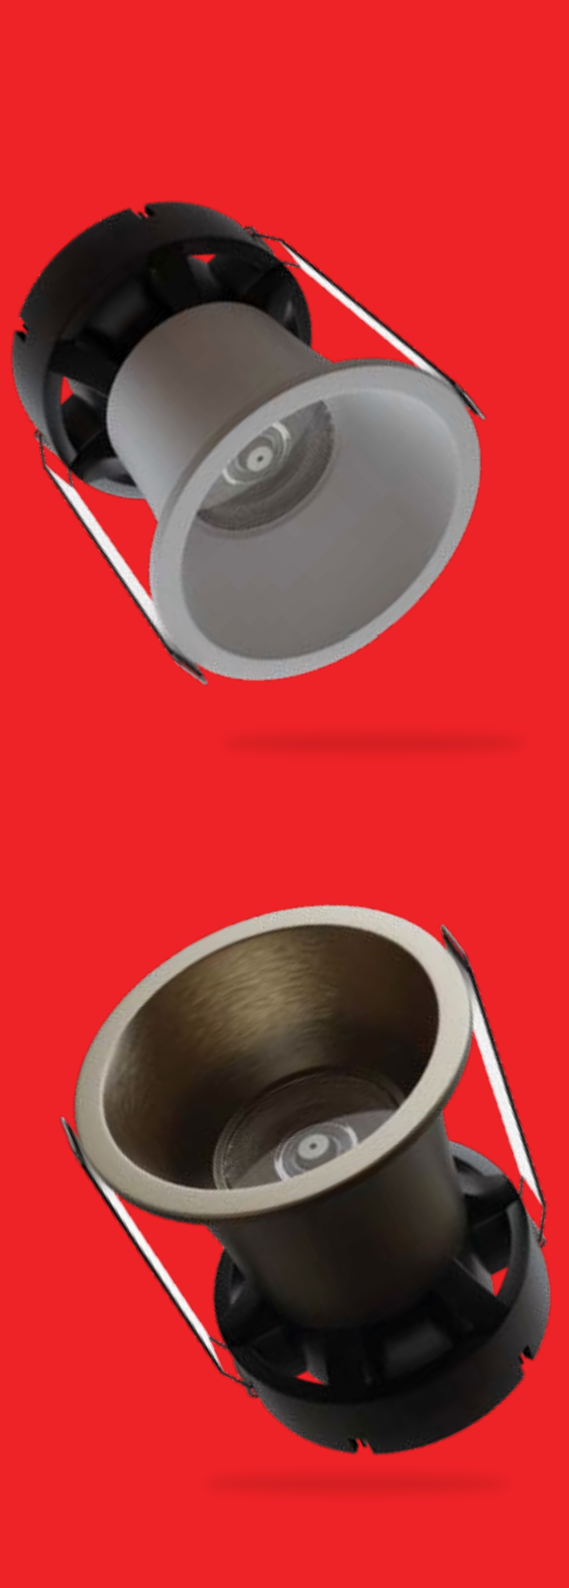

VIONA

COB Downlight

Construction Material : Aluminium Die Cast
Body Colour : Bronze & White

Wattages
10W | 15W | 20W

Dimensions (mm)
70, 80, 90

Cutouts (mm)
65, 75, 85

Height (mm)
61, 70, 80

Beam Angle
36 Degree

CRI
> 90

PF
0.9 PF

Lumens/Watt
110 Lm/w

Surge Protection
2.5 kV

IP Rating
IP20

Led Chip
Bridgelux

Dimmable & Tuneable
2.4G Remote & App Control

Light Colours :

3CCT Switch : WW NW CW

2.4G (Dimmable & Tuneable)

Shapes : Round