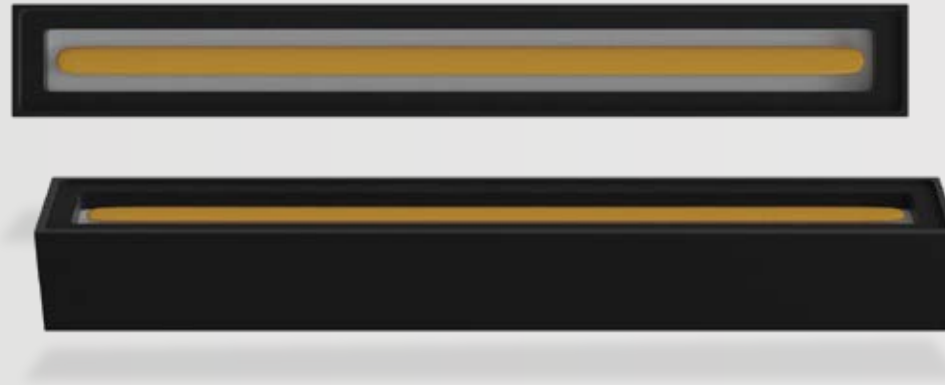

HANINA

Wall Light

Construction Material : Aluminum Die Cast + Glass
Body Colour : Black

PF
0.9 PF

Surge Protection
2.5 kV

Led
COB Strip

IP Rating
IP66

Lumens/Watt
110 Lm/w

CRI
> 90

Wattages
6W | 10W

Size (mm)
145, 205

Height (mm)
25, 25