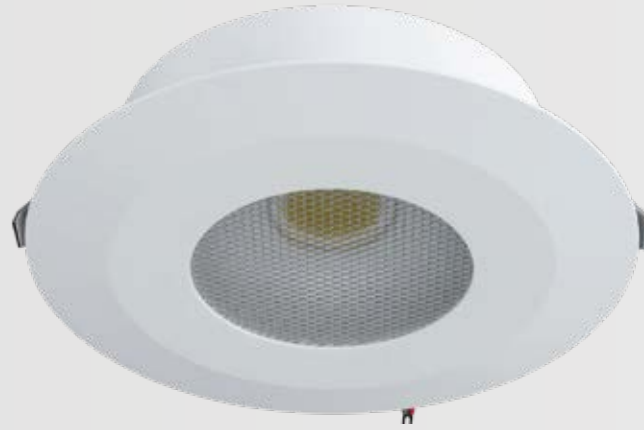

SHAYA

COB Downlight

Construction Material : Polycarbonate
Body Colour : White

Light Colours :

WW NW CW

Red Green Blue

Pink

Shapes : Round

Wattages
2W

Dimensions (mm)
40

Heights (mm)
12

Cutouts (mm)
28