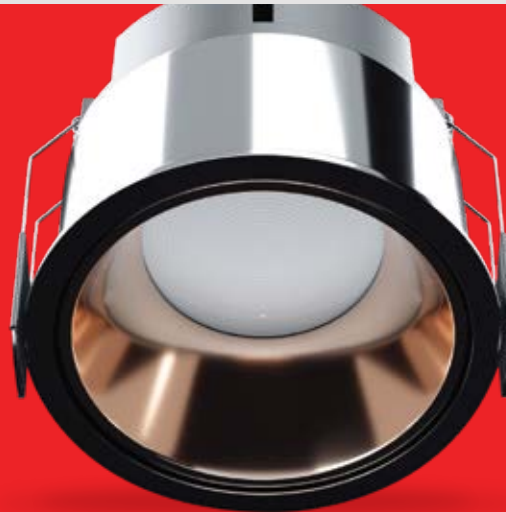

Reflectors : Gun Metal & Rose Gold

Beam Angle
40 Degree

CRI
> 90

PF
0.9 PF

Lumens/Watt
110 Lm/w

Surge Protection
2.5 kV

IP Rating
IP20

Led Chip
Bridgelux